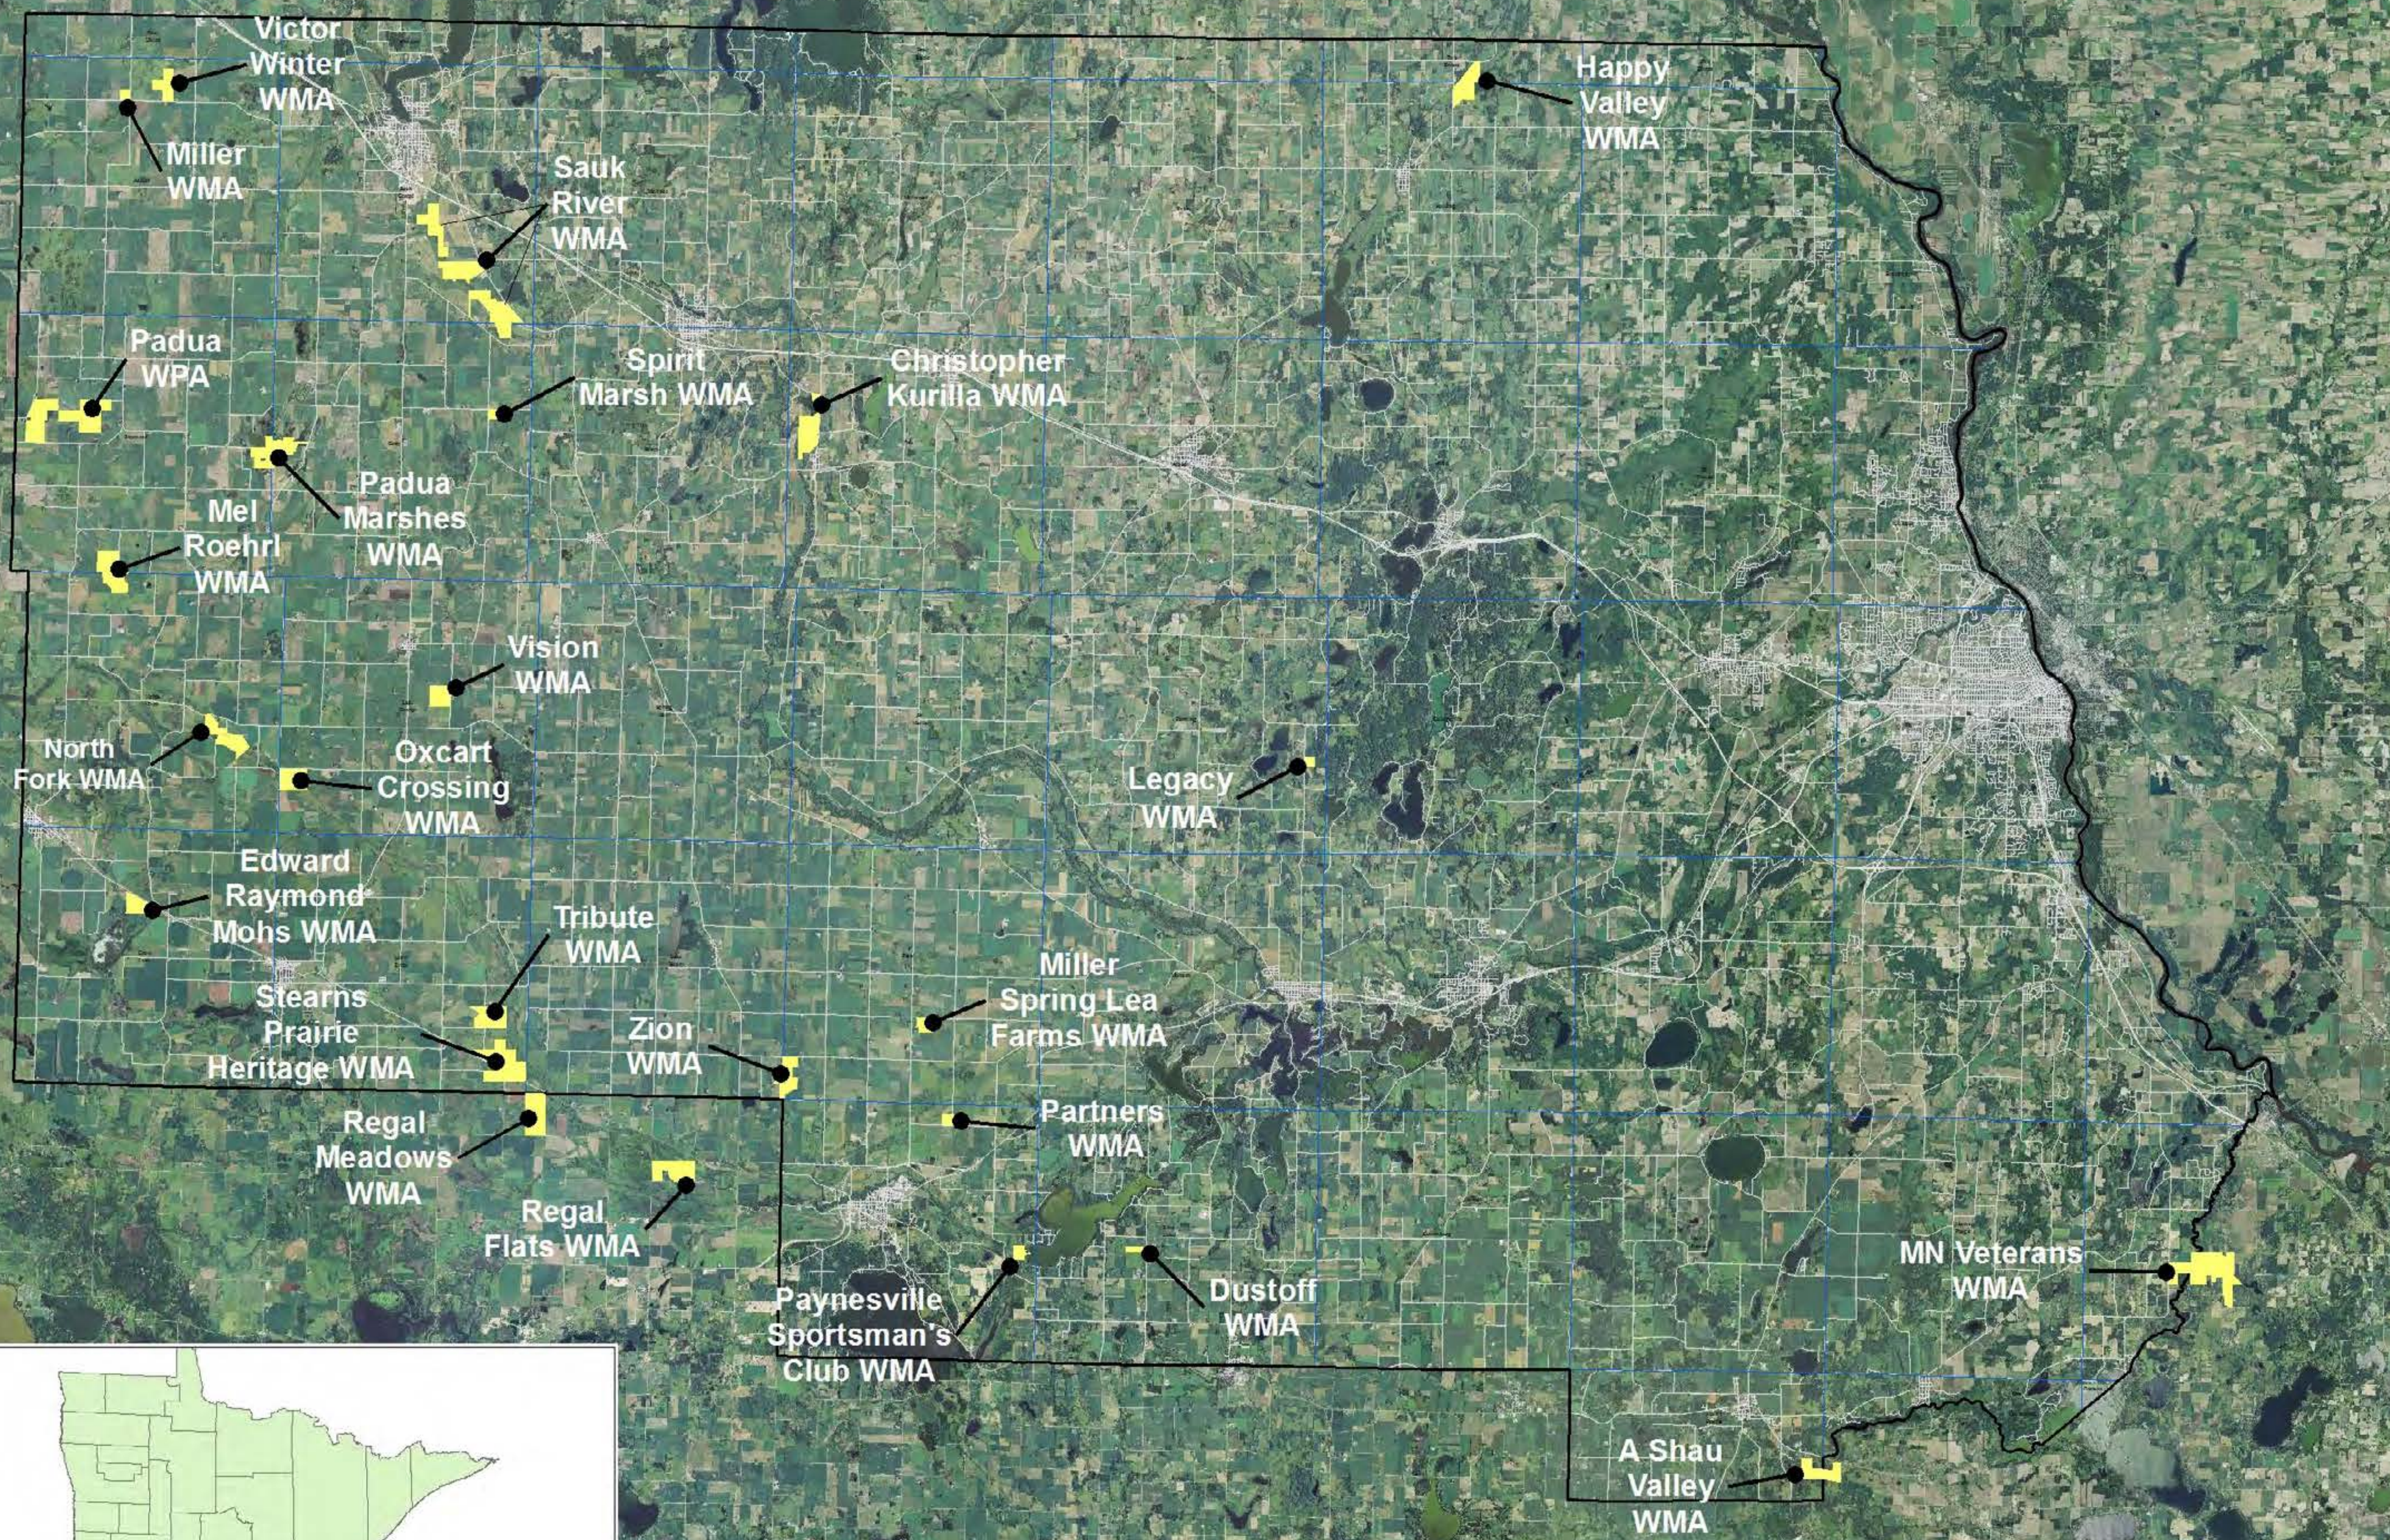

# Stearns County Pheasants Forever's Public Land Acquisitions 1987-2014

**Legend**

Name	Purchased Acres	Current Acres
- A Shau Valley WMA	221	210
- Buck Family Memorial WMA	159	159
- Christopher Kurilla WMA	239	239
- Dustoff WMA	37	37
- Edward Raymond Mohs WMA	123	123
- Graham WMA	40	401
- Happy Valley WMA	108	206
- Legacy WMA	40	44
- MN Veterans WMA	604	604
- Mel Roehrl WMA	197	303
- Miller Spring Lea Farms WMA	117	73
- Miller WMA	39	39
- North Fork WMA	158	256
- Oxcart Crossing WMA	220	210
- Padua Marshes WMA	45	324
- Padua WPA	80	398
- Partners WMA	79	79
- Paynesville Sportsman's Club WMA	69	69
- Regal Flats WMA	220	282
- Regal Meadows WMA	304	304
- Sauk River WMA	58	900
- Spirit Marsh WMA	39	39
- Stearns Prairie Heritage WMA	46	470
- Tribute WMA	160	160
- Victor Winter WMA	160	160
- Vision WMA	160	234
- Zion WMA	217	217
<b>- Total</b>	<b>4,702</b>	<b>7,273</b>