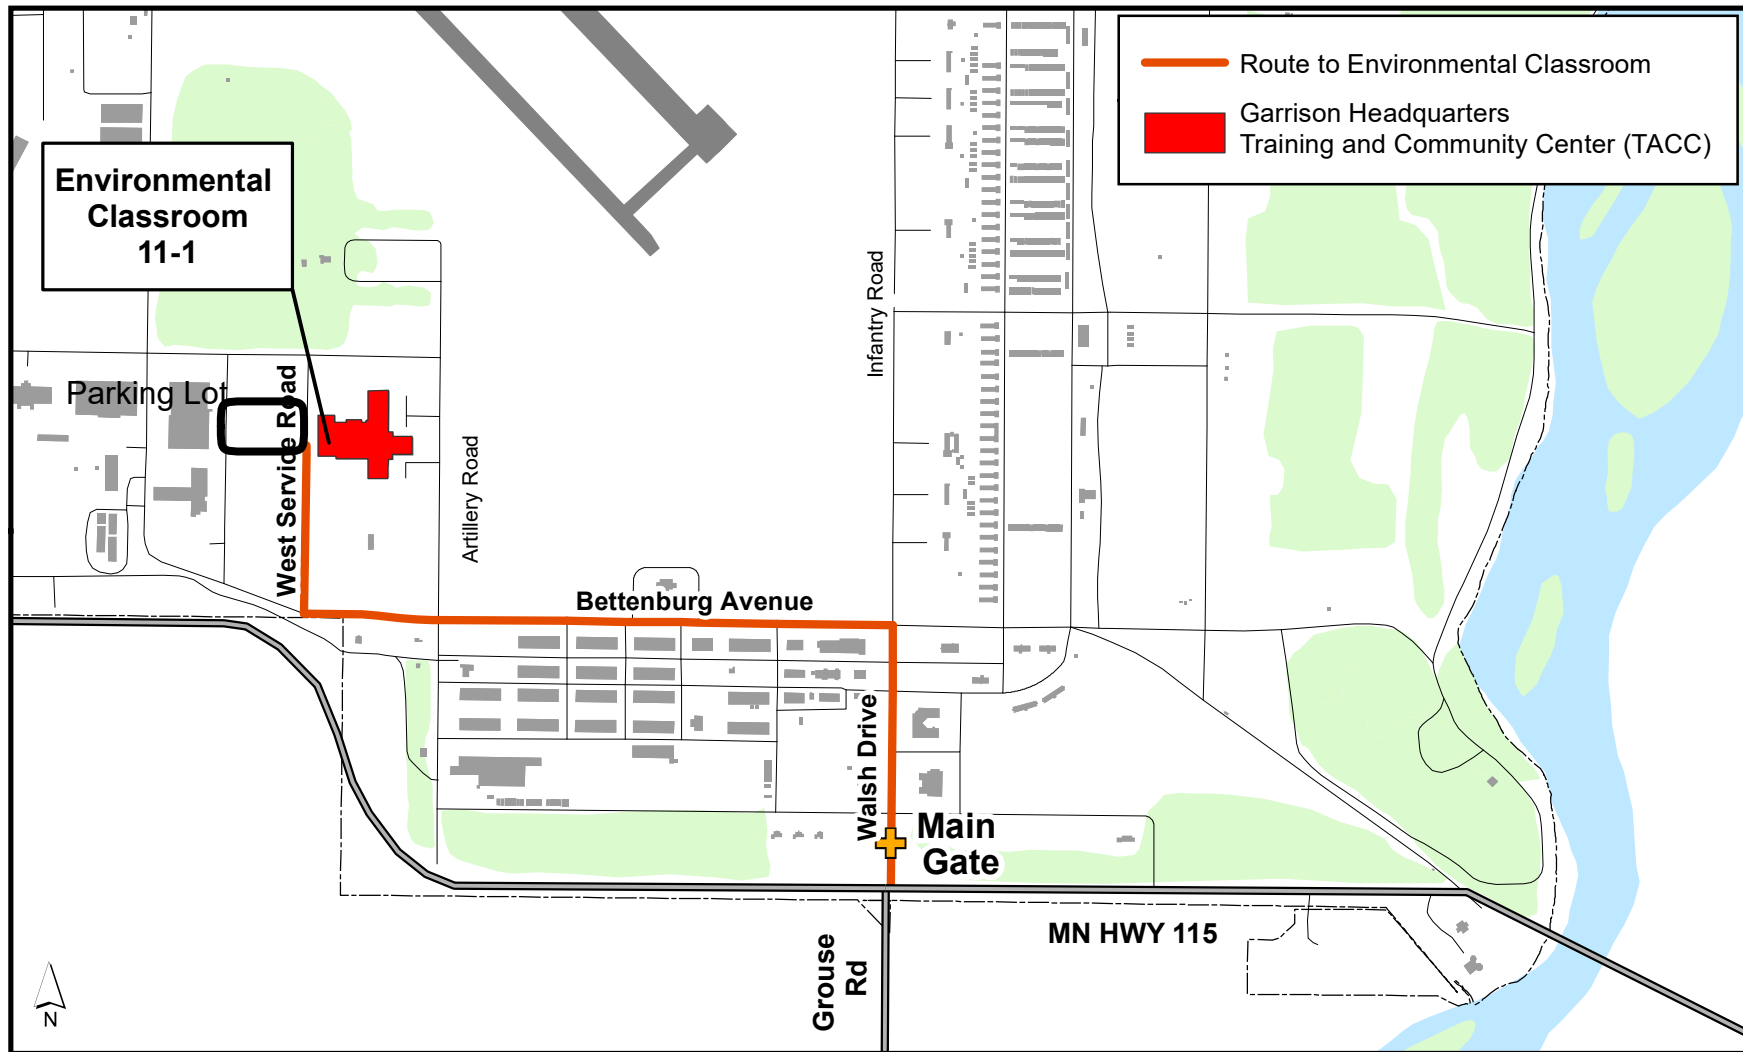

**Martin J. Skoglund Environmental Classroom**  
15000 Highway 115  
Little Falls, MN 56345

Visitors will need to present a valid government-issued photo ID to the security guards at the Main Gate entrance.

1. Enter through Camp Ripley Main Gate
2. Proceed straight on Walsh Drive to the first intersection (four-way stop)
3. Turn left onto Bettenburg Avenue
4. Stay in the left lane and proceed straight on Bettenburg Avenue
5. Take second right onto West Service Road
6. Public parking is lot located on the left of Building 11-1
7. Arrive at Martin J. Skoglund Environmental Classroom, located on the west side of Building 11-1  
Garrison Headquarters/Training and Community Center (TACC)